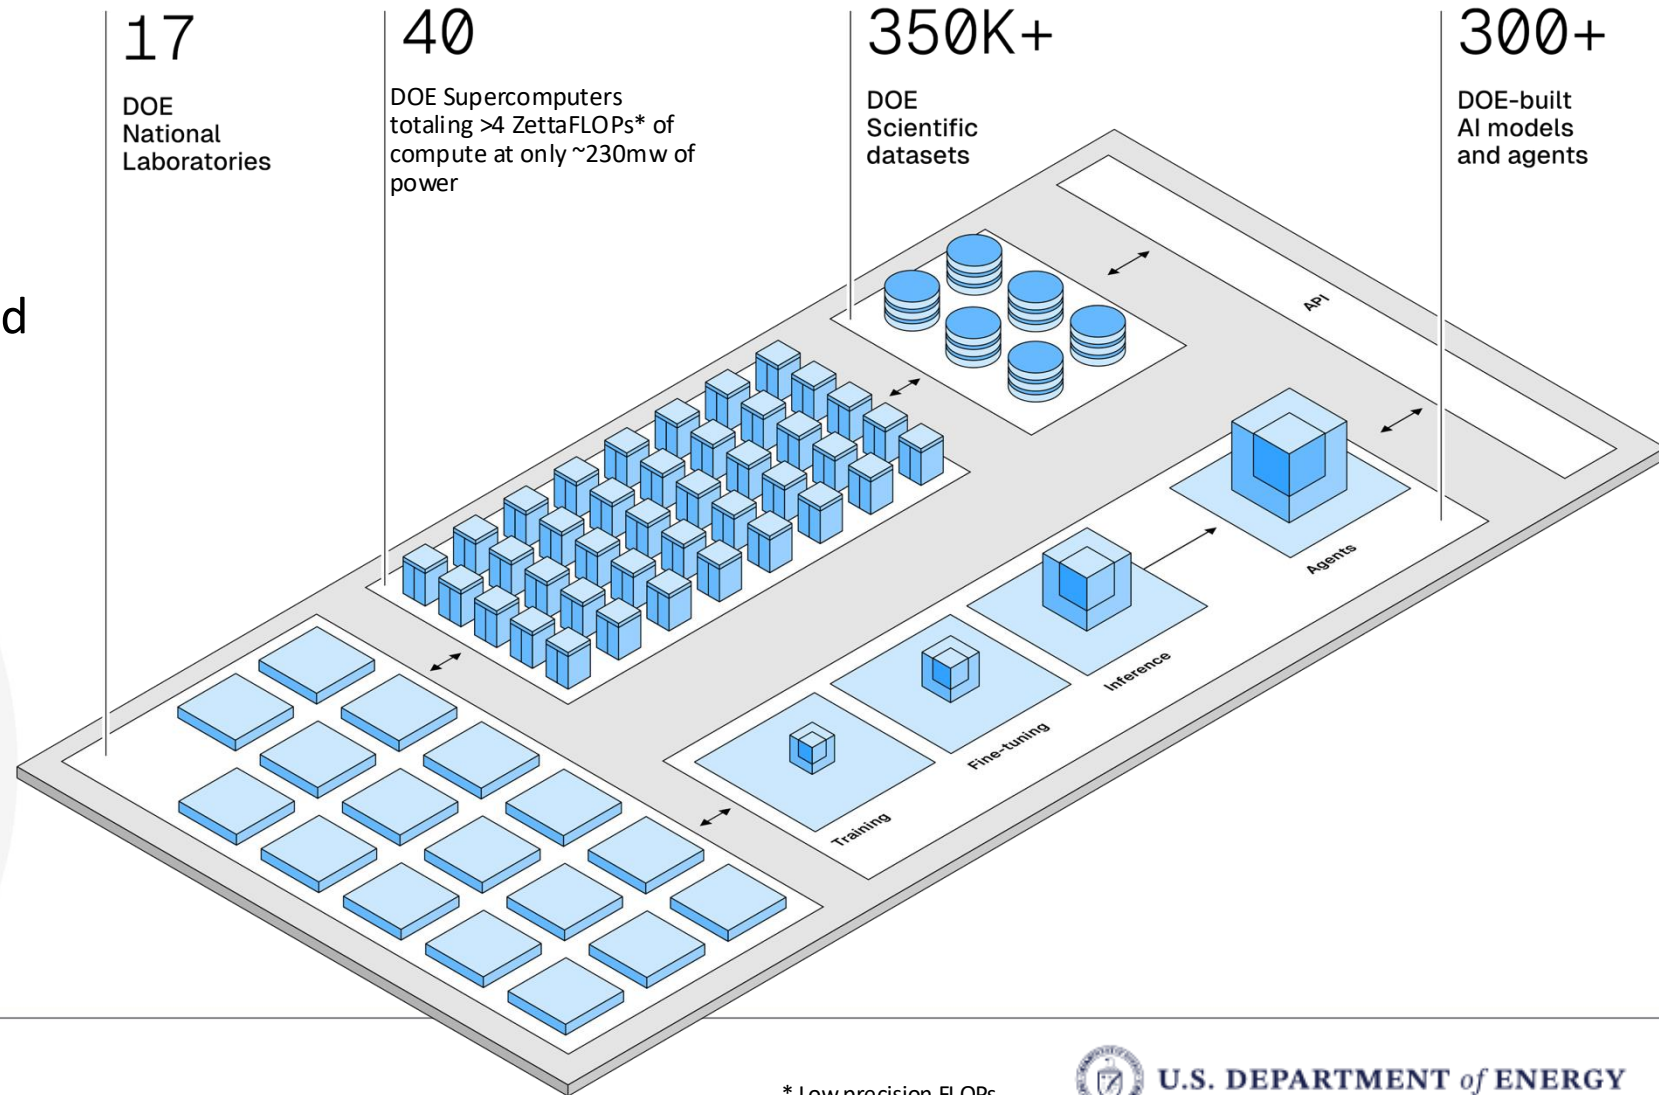

The logo consists of a stylized white circular emblem with three curved lines inside, resembling a power symbol or a signal icon.

Genesis Mission

U.S. DEPARTMENT *of* ENERGY

About the Genesis Mission

The **Genesis Mission** is a historic national effort to catalyze new industries, create high-skill jobs, and usher a new golden era of American discovery through artificial intelligence innovation.

The Genesis Mission's **American Science and Security Platform** will connect the world's best supercomputers, AI systems, and next-generation quantum computers with the most exquisite scientific instruments in the nation, and its intelligence layer will be trained with the singular scientific datasets and expertise housed in the National Laboratories.

Once complete, it will be the world's most complex and powerful scientific instrument ever built.

Leading With the Power of DOE

DOE is uniquely positioned to integrate AI, supercomputing, and experimental facilities into a secure, AI-ready architecture.