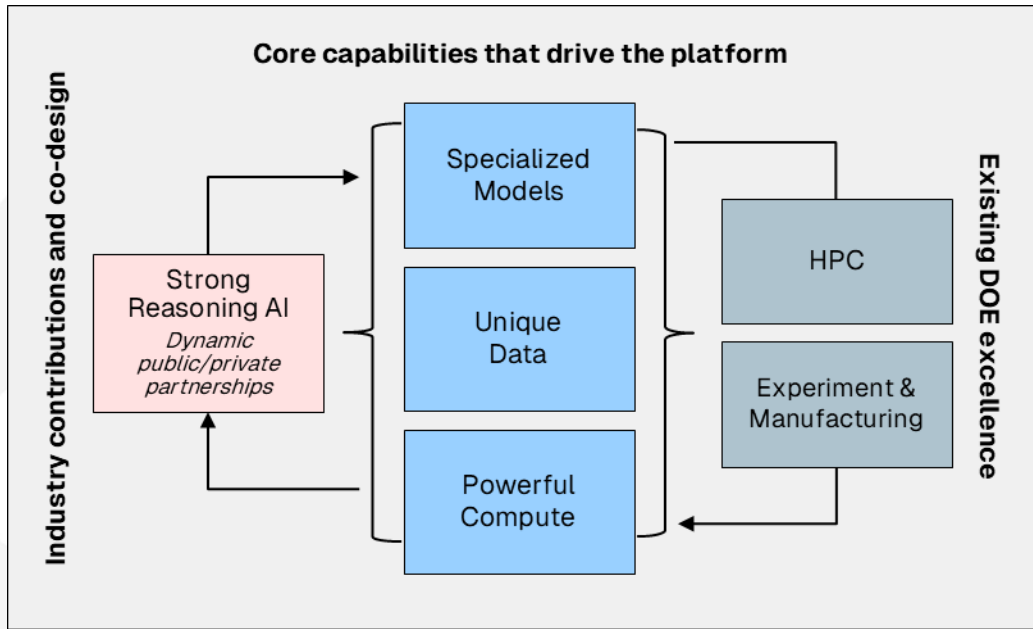

Accelerating Discovery to Deliver National-scale Scientific Impact

The American Science and Security Platform